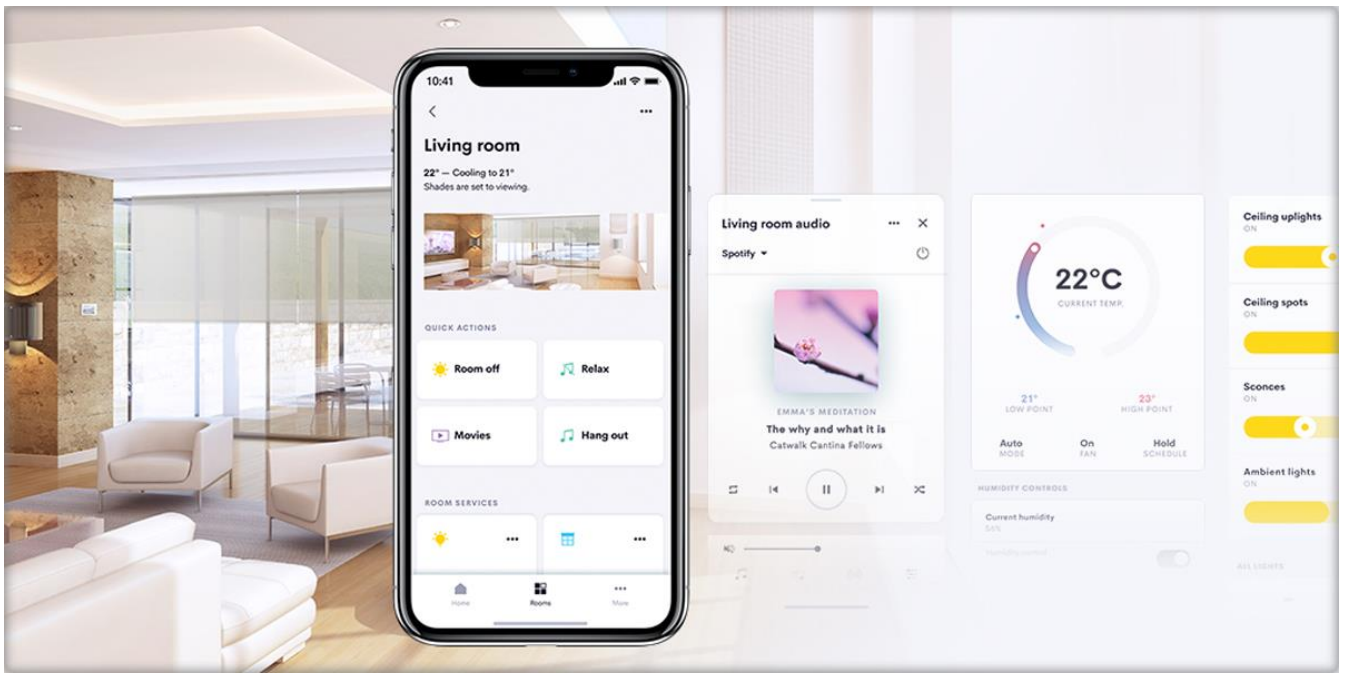

Crestron has carved the path for technological innovation since 1972. We create automation solutions that transform the way people live their lives, making their day-to-day tasks easier and improving efficiency and productivity. We strive to be at the forefront of cutting-edge technology, constantly offering faster, better solutions that address the needs of customers the world over. With Crestron, you aren't just buying top-of-the-line electronics, you are investing in scalable and customized solutions, gaining 24/7 global service and support, and sponsoring products that are designed and manufactured in America.