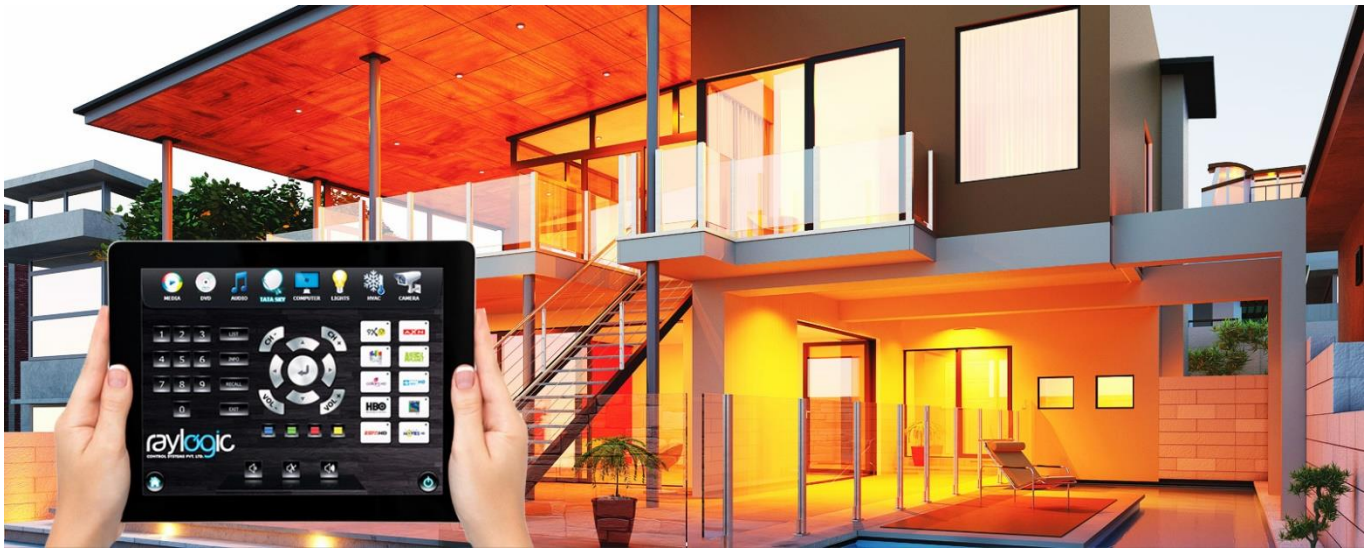

With the Internet of Things taking over the lives, automation has made lives simpler and homes smarter. Smart homes are the base to smart cities and a much secure lifestyle. It is a connected home technology that is designed to automate functions and grant you control over the property. Home control mechanism gives you the access to control the security of the house. It works on mobile application control which can be integrated with the security systems installed. You can set the schedule, and the rest is automated and based on your personal preferences thus providing convenience, control, money savings, and an overall smarter home.

The **Crabtree** Smart Living is a must-have Home Automation Solution for any modern residential property. It has been introduced by Havells India Ltd. for Home Owners & Developers in India, in collaboration with HDL Automation Co. Ltd. Our technology is designed to be conveniently hidden from view, while the control panels come in a variety of colours, styles, and finishes to fit any contemporary decor. The technology is designed to be completely unobtrusive, while complimenting the design and providing homeowners with convenience, security, and energy efficiency. All of your systems can be controlled from elegant panels, or Android and iOS devices.